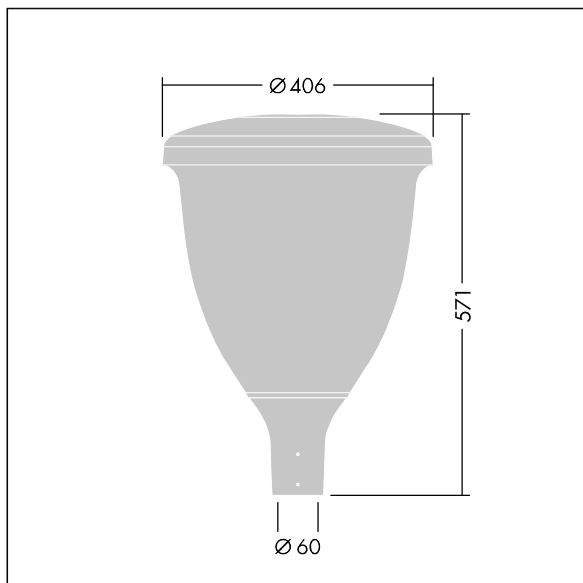

# Volupto

96631907 VO 18L70-740 SF RS CL1 W5 T60 ANT

THORN

## Volupto

A smart, post top LED lantern with a radially symmetric distribution. Programmable LED driver with 18 LEDs driven at 700mA. Class I electrical, IP66, IK10. Canopy and base: corrosion resistant die-cast powder coated aluminium, finished textured anthracite (close to RAL7043). Enclosure: UV stabilised polycarbonate. Complete with 4000K LED. Pre-wired with 5m cable. Post top mounting to Ø60mm column.

Dimensions: Ø60/406 x 571 mm  
Luminaire input power: 38.9 W  
Luminaire luminous flux: 5294 lm  
Luminaire efficacy: 136 lm/W  
Weight: 7.59 kg  
Scx: 0.143 m<sup>2</sup>

TLG\_VOLU\_F\_Side.jpg

TLG\_VOLU\_M\_60.wmf