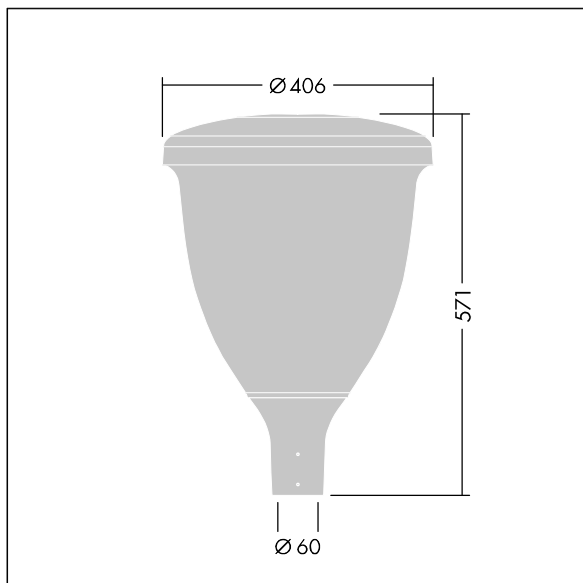

# Volupto

96631906 VO 18L70-740 SF RS CL2 W5 T60 ANT

THORN

## Volupto

A smart, post top LED lantern with a radially symmetric distribution. Programmable LED driver with 18 LEDs driven at 700mA. Class II electrical, IP66, IK10. Canopy and base: corrosion resistant die-cast powder coated aluminium, finished textured anthracite (close to RAL7043). Enclosure: UV stabilised polycarbonate. Complete with 4000K LED. Pre-wired with 5m cable. Post top mounting to Ø60mm column.

Dimensions: Ø60/406 x 571 mm  
Luminaire input power: 38.9 W  
Luminaire luminous flux: 5294 lm  
Luminaire efficacy: 136 lm/W  
Weight: 7.48 kg  
Scx: 0.143 m<sup>2</sup>

TLG\_VOLU\_F\_Side.jpg

TLG\_VOLU\_M\_60.wmf