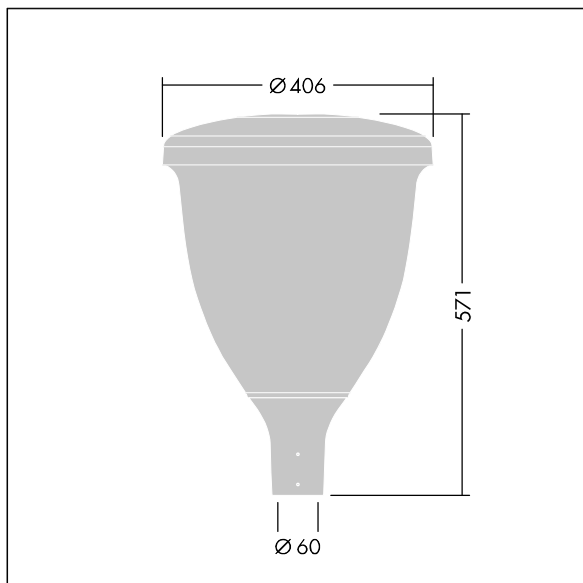

# Volupto

96631905 VO 18L50-740 SF RS CL1 W5 T60 ANT

THORN

## Volupto

A smart, post top LED lantern with a radially symmetric distribution. Programmable LED driver with 18 LEDs driven at 500mA. Class I electrical, IP66, IK10. Canopy and base: corrosion resistant die-cast powder coated aluminium, finished textured anthracite (close to RAL7043). Enclosure: UV stabilised polycarbonate. Complete with 4000K LED. Pre-wired with 5m cable. Post top mounting to Ø60mm column.

Dimensions: Ø60/406 x 571 mm  
Luminaire input power: 27.8 W  
Luminaire luminous flux: 3938 lm  
Luminaire efficacy: 142 lm/W  
Weight: 7.59 kg  
Scx: 0.143 m<sup>2</sup>

TLG\_VOLU\_F\_Side.jpg

TLG\_VOLU\_M\_60.wmf