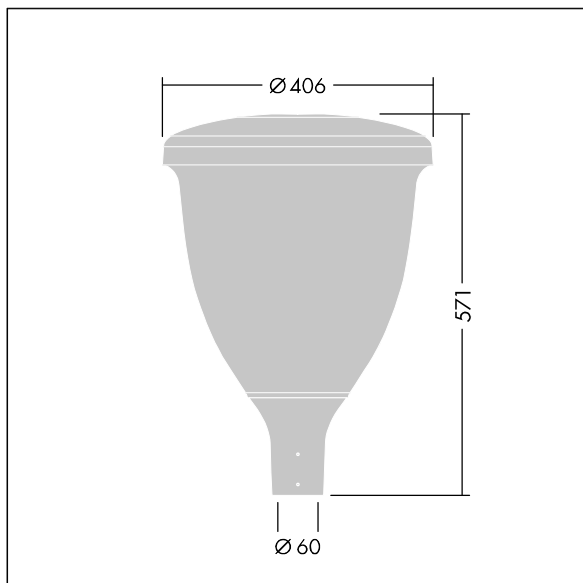

# Volupto

96631903 VO 18L35-740 SF RS CL1 W5 T60 ANT

THORN

## Volupto

A smart, post top LED lantern with a radially symmetric distribution. Programmable LED driver with 18 LEDs driven at 350mA. Class I electrical, IP66, IK10. Canopy and base: corrosion resistant die-cast powder coated aluminium, finished textured anthracite (close to RAL7043). Enclosure: UV stabilised polycarbonate. Complete with 4000K LED. Pre-wired with 5m cable. Post top mounting to Ø60mm column.

Dimensions: Ø60/406 x 571 mm  
Luminaire input power: 19.5 W  
Luminaire luminous flux: 2856 lm  
Luminaire efficacy: 146 lm/W  
Weight: 7.59 kg  
Scx: 0.143 m<sup>2</sup>

TLG\_VOLU\_F\_Side.jpg

TLG\_VOLU\_M\_60.wmf