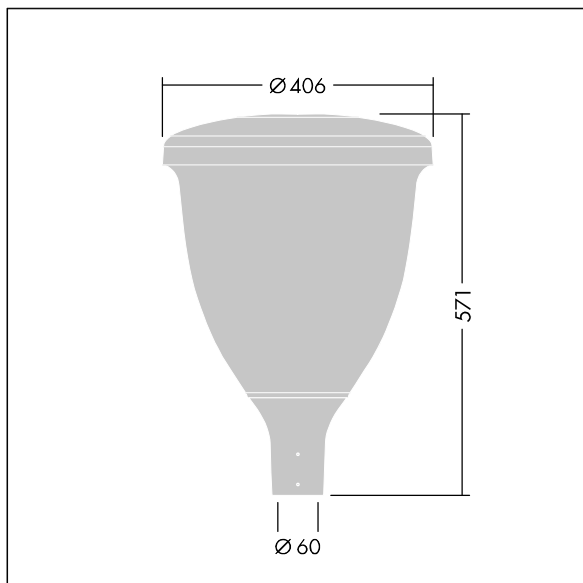

# Volupto

96631901 VO 24L70-740 SF WSC CL1 W5 T60 ANT

THORN

## Volupto

A smart, post top LED lantern with a Wide Street & Comfort distribution. Programmable LED driver with 24 LEDs driven at 700mA. Class I electrical, IP66, IK10. Canopy and base: corrosion resistant die-cast powder coated aluminium, finished textured anthracite (close to RAL7043). Enclosure: UV stabilised polycarbonate. Complete with 4000K LED. Pre-wired with 5m cable. Post top mounting to Ø60mm column.

Dimensions: Ø60/406 x 571 mm  
Luminaire input power: 50.9 W  
Luminaire luminous flux: 7250 lm  
Luminaire efficacy: 142 lm/W  
Weight: 7.59 kg  
Scx: 0.143 m<sup>2</sup>

TLG\_VOLU\_F\_Side.jpg

TLG\_VOLU\_M\_60.wmf