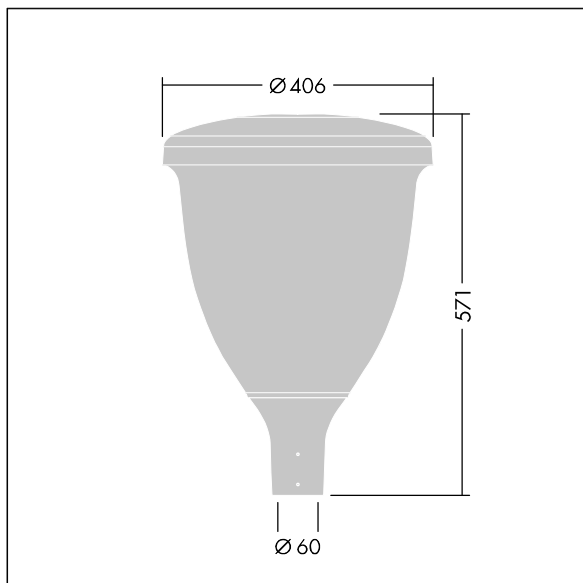

# Volupto

96631900 VO 24L70-740 SF WSC CL2 W5 T60 ANT

THORN

## Volupto

A smart, post top LED lantern with a Wide Street & Comfort distribution. Programmable LED driver with 24 LEDs driven at 700mA. Class II electrical, IP66, IK10. Canopy and base: corrosion resistant die-cast powder coated aluminium, finished textured anthracite (close to RAL7043). Enclosure: UV stabilised polycarbonate. Complete with 4000K LED. Pre-wired with 5m cable. Post top mounting to Ø60mm column.

Dimensions: Ø60/406 x 571 mm  
Luminaire input power: 50.9 W  
Luminaire luminous flux: 7250 lm  
Luminaire efficacy: 142 lm/W  
Weight: 7.47 kg  
Scx: 0.143 m<sup>2</sup>

TLG\_VOLU\_F\_Side.jpg

TLG\_VOLU\_M\_60.wmf