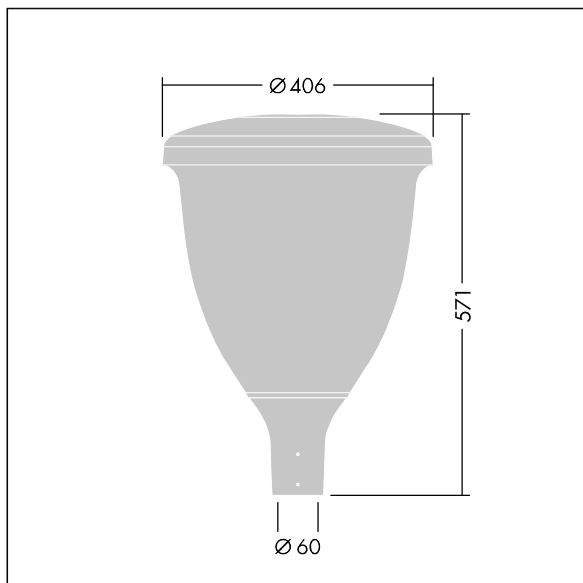

# Volupto

96631899 VO 24L50-740 SF WSC CL1 W5 T60 ANT

THORN

## Volupto

A smart, post top LED lantern with a Wide Street & Comfort distribution. Programmable LED driver with 24 LEDs driven at 500mA. Class I electrical, IP66, IK10. Canopy and base: corrosion resistant die-cast powder coated aluminium, finished textured anthracite (close to RAL7043). Enclosure: UV stabilised polycarbonate. Complete with 4000K LED. Pre-wired with 5m cable. Post top mounting to Ø60mm column.

Dimensions: Ø60/406 x 571 mm  
Luminaire input power: 36.1 W  
Luminaire luminous flux: 5412 lm  
Luminaire efficacy: 150 lm/W  
Weight: 7.59 kg  
Scx: 0.143 m<sup>2</sup>

TLG\_VOLU\_F\_Side.jpg

TLG\_VOLU\_M\_60.wmf