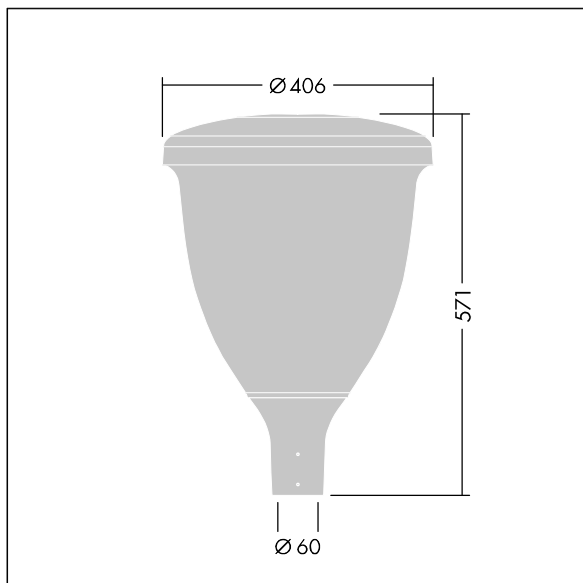

# Volupto

96631898 VO 24L50-740 SF WSC CL2 W5 T60 ANT

THORN

## Volupto

A smart, post top LED lantern with a Wide Street & Comfort distribution. Programmable LED driver with 24 LEDs driven at 500mA. Class II electrical, IP66, IK10. Canopy and base: corrosion resistant die-cast powder coated aluminium, finished textured anthracite (close to RAL7043). Enclosure: UV stabilised polycarbonate. Complete with 4000K LED. Pre-wired with 5m cable. Post top mounting to Ø60mm column.

Dimensions: Ø60/406 x 571 mm  
Luminaire input power: 36.1 W  
Luminaire luminous flux: 5412 lm  
Luminaire efficacy: 150 lm/W  
Weight: 7.47 kg  
Scx: 0.143 m<sup>2</sup>

TLG\_VOLU\_F\_Side.jpg

TLG\_VOLU\_M\_60.wmf