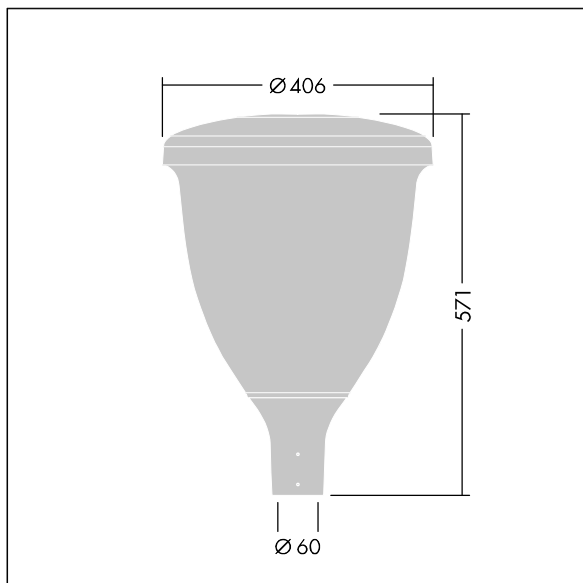

# Volupto

96631894 VO 12L105-740 SF WSC CL2 W5 T60 ANT

THORN

## Volupto

A smart, post top LED lantern with a Wide Street & Comfort distribution. Programmable LED driver with 12 LEDs driven at 1,05A. Class II electrical, IP66, IK10. Canopy and base: corrosion resistant die-cast powder coated aluminium, finished textured anthracite (close to RAL7043). Enclosure: UV stabilised polycarbonate. Complete with 4000K LED. Pre-wired with 5m cable. Post top mounting to Ø60mm column.

Dimensions: Ø60/406 x 571 mm  
Luminaire input power: 40.3 W  
Luminaire luminous flux: 5181 lm  
Luminaire efficacy: 129 lm/W  
Weight: 7.42 kg  
Scx: 0.143 m<sup>2</sup>

TLG\_VOLU\_F\_Side.jpg

TLG\_VOLU\_M\_60.wmf