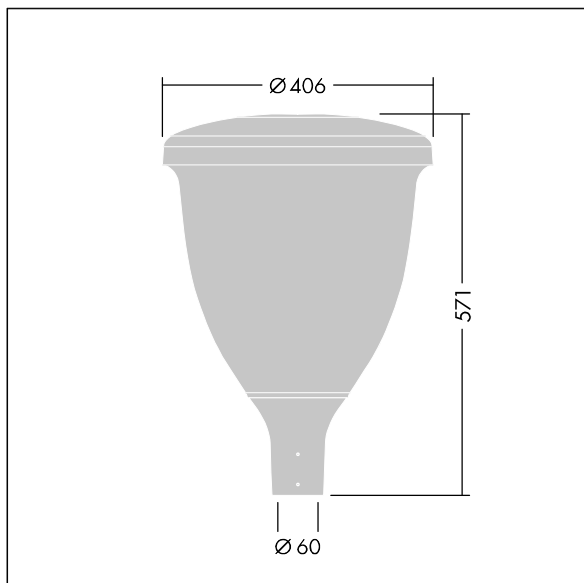

# Volupto

96631893 VO 12L70-740 SF WSC CL1 W5 T60 ANT

THORN

## Volupto

A smart, post top LED lantern with a Wide Street & Comfort distribution. Programmable LED driver with 12 LEDs driven at 700mA. Class I electrical, IP66, IK10. Canopy and base: corrosion resistant die-cast powder coated aluminium, finished textured anthracite (close to RAL7043). Enclosure: UV stabilised polycarbonate. Complete with 4000K LED. Pre-wired with 5m cable. Post top mounting to Ø60mm column.

Dimensions: Ø60/406 x 571 mm  
Luminaire input power: 26.3 W  
Luminaire luminous flux: 3676 lm  
Luminaire efficacy: 140 lm/W  
Weight: 7.53 kg  
Scx: 0.143 m<sup>2</sup>

TLG\_VOLU\_F\_Side.jpg

TLG\_VOLU\_M\_60.wmf