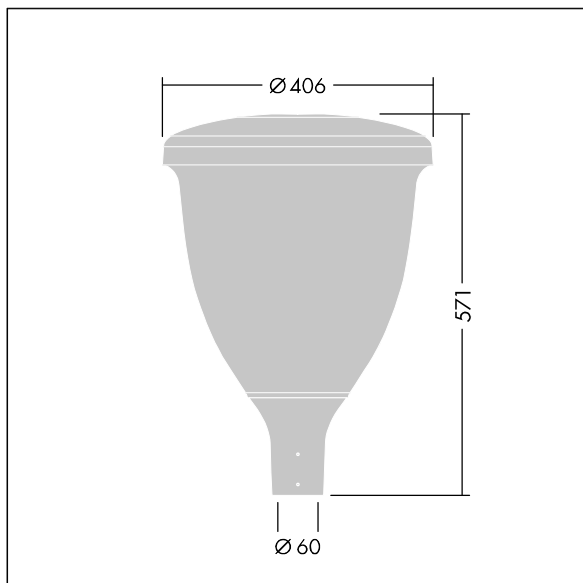

Volupto

96631893 VO 12L70-740 SF WSC CL1 W5 T60 ANT

THORN

Volupto

A smart, post top LED lantern with a Wide Street & Comfort distribution. Programmable LED driver with 12 LEDs driven at 700mA. Class I electrical, IP66, IK10. Canopy and base: corrosion resistant die-cast powder coated aluminium, finished textured anthracite (close to RAL7043). Enclosure: UV stabilised polycarbonate. Complete with 4000K LED. Pre-wired with 5m cable. Post top mounting to Ø60mm column.

Dimensions: Ø60/406 x 571 mm
Luminaire input power: 26.3 W
Luminaire luminous flux: 3676 lm
Luminaire efficacy: 140 lm/W
Weight: 7.53 kg
Scx: 0.143 m²

TLG_VOLU_F_Side.jpg

TLG_VOLU_M_60.wmf

This product contains a light source of energy efficiency class D.