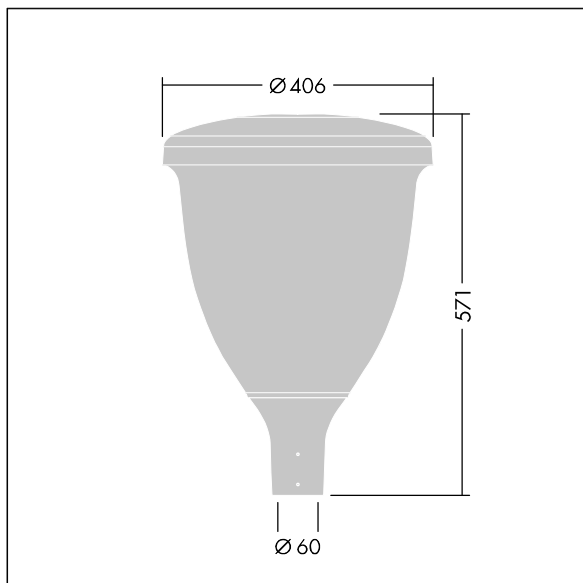

# Volupto

96631890 VO 12L50-740 SF WSC CL2 W5 T60 ANT

THORN

## Volupto

A smart, post top LED lantern with a Wide Street & Comfort distribution. Programmable LED driver with 12 LEDs driven at 500mA. Class II electrical, IP66, IK10. Canopy and base: corrosion resistant die-cast powder coated aluminium, finished textured anthracite (close to RAL7043). Enclosure: UV stabilised polycarbonate. Complete with 4000K LED. Pre-wired with 5m cable. Post top mounting to Ø60mm column.

Dimensions: Ø60/406 x 571 mm  
Luminaire input power: 18.8 W  
Luminaire luminous flux: 2729 lm  
Luminaire efficacy: 145 lm/W  
Weight: 7.42 kg  
Scx: 0.143 m<sup>2</sup>

TLG\_VOLU\_F\_Side.jpg

TLG\_VOLU\_M\_60.wmf