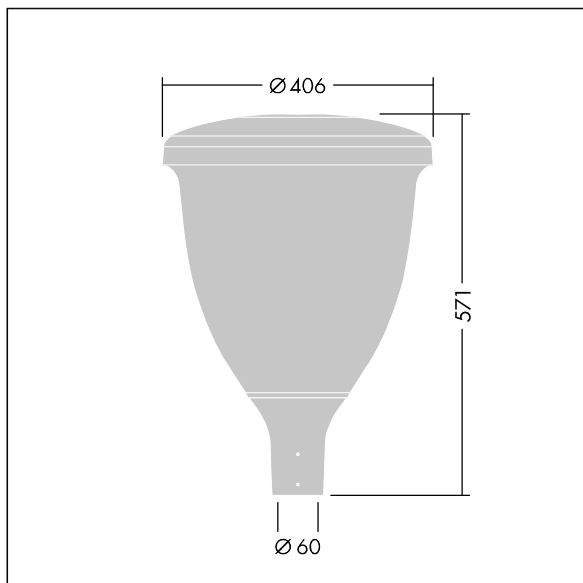

# Volupto

96631889 VO 12L35-740 SF WSC CL1 W5 T60 ANT

THORN

## Volupto

A smart, post top LED lantern with a Wide Street & Comfort distribution. Programmable LED driver with 12 LEDs driven at 350mA. Class I electrical, IP66, IK10. Canopy and base: corrosion resistant die-cast powder coated aluminium, finished textured anthracite (close to RAL7043). Enclosure: UV stabilised polycarbonate. Complete with 4000K LED. Pre-wired with 5m cable. Post top mounting to Ø60mm column.

Dimensions: Ø60/406 x 571 mm  
Luminaire input power: 13.2 W  
Luminaire luminous flux: 1977 lm  
Luminaire efficacy: 150 lm/W  
Weight: 7.53 kg  
Scx: 0.143 m<sup>2</sup>

TLG\_VOLU\_F\_Side.jpg

TLG\_VOLU\_M\_60.wmf