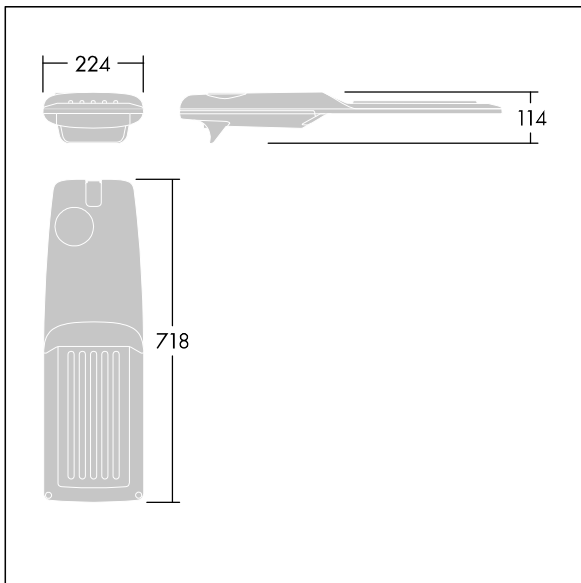

## Isaro Pro

A state of the art LED road lighting lantern (medium) with 48 LEDs driven at 350mA with Extra Wide Street & Comfort optic. Programmable LED driver. Class II electrical, IP66, IK09. Housing: die-cast aluminium (EN AC-44300), powder coated textured anthracite (close to RAL7043). Spigot: die-cast aluminium (EN AC-44300), powder coated textured anthracite (close to RAL7043). Enclosure: 5mm thick glass. Fixings: stainless steel. Supplied with Ø60mm spigot adaptor which can be fitted for post-top (0°/5°/10°/15°/20° tilt) or side-entry (-15°/-10°/-5°/0°/5°/10°/15° tilt). Equipped with 50% power reduction circuit, effective 3 hours before and 5 hours after a calculated midnight. It can be deactivated at installation with an easily accessible internal switch. Complete with 4000K LED. Surge protection: 10kV single pulse common mode and 8kV multipulse common mode and 6kV multipulse differential mode. If permanent DALI system is connected, 6kV multipulse common and differential mode.

Dimensions: 718 x 224 x 114 mm

Luminaire input power: 49.5 W

Luminaire luminous flux: 7511 lm

Luminaire efficacy: 152 lm/W

Weight: 7.4 kg

Scx: 0.066 m<sup>2</sup>

TLG\_ISRP\_F\_M\_PDB\_ANT.jpg

TLG\_ISRP\_M\_LD2.wmf