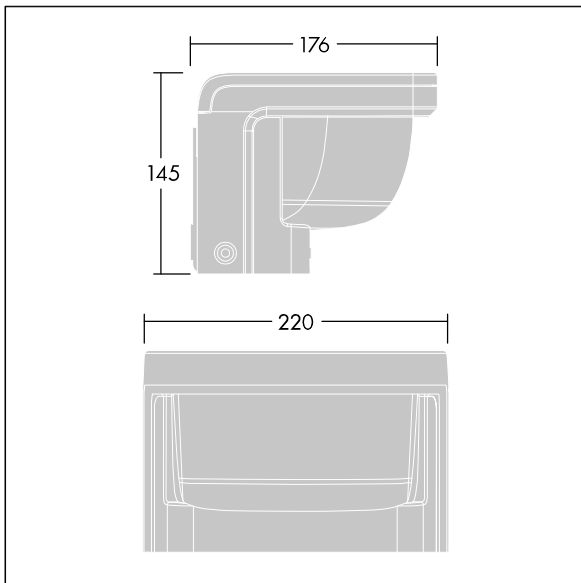

Raze Bollard

96631801 RAW 1L35-730 WP HFX CL1 6K ANT

Raze Bollard

A wall mounted LED luminaire, incorporating Thorn's Flat beam® technology. 1 LED driven at 350mA. Integral DALI dimmable LED driver included. Class I electrical, IP66, IK10. Housing: die-cast aluminium (EN44300, compatible with seaside installation), powder coated, textured anthracite (close to RAL7043). Bowl: UV stabilised polycarbonate, semi-frosted. Fasteners: stainless steel. Complete with 3000K LED.

6kV surge protection as standard.

Dimensions: 176 x 220 x 145 mm
 Luminaire input power: 15 W
 Luminaire luminous flux: 1142 lm
 Luminaire efficacy: 76 lm/W
 Weight: 2.77 kg

TLG_RAZB_F_HEAD_PDB.jpg

TLG_RAZB_M_HEAD.wmf