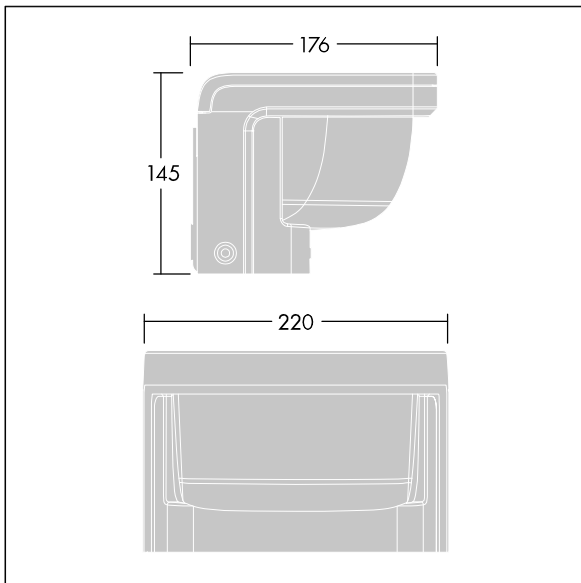

### Raze Bollard

A wall mounted LED luminaire, incorporating Thorn's Flat beam® technology. 1 LED driven at 350mA. Integral LED driver included. Class II electrical, IP66, IK10. Housing: die-cast aluminium (EN44300, compatible with seaside installation), powder coated, textured anthracite (close to RAL7043). Bowl: UV stabilised polycarbonate, semi-frosted. Fasteners: stainless steel. Complete with 3000K LED.

6kV surge protection as standard.

Dimensions: 176 x 220 x 145 mm  
 Luminaire input power: 15 W  
 Luminaire luminous flux: 1142 lm  
 Luminaire efficacy: 76 lm/W  
 Weight: 2.77 kg

TLG\_RAZB\_F\_HEAD\_PDB.jpg