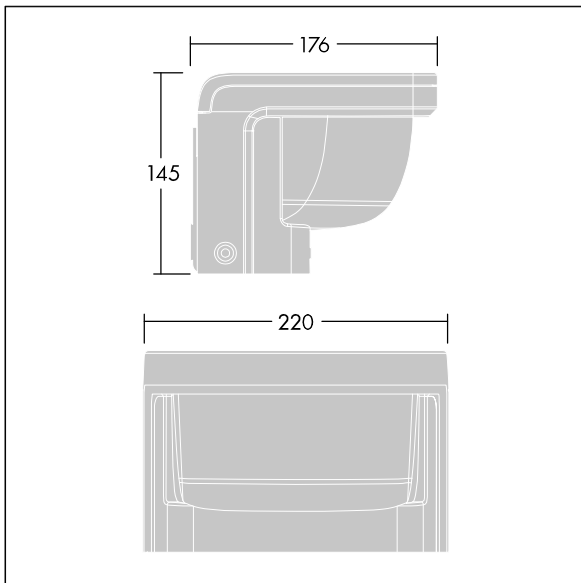

Raze Bollard

96631725 RAW 1L35-730 WP HF CL1 6K ANT

Raze Bollard

A wall mounted LED luminaire, incorporating Thorn's Flat beam® technology. 1 LED driven at 350mA. Integral LED driver included. Class I electrical, IP66, IK10. Housing: die-cast aluminium (EN44300, compatible with seaside installation), powder coated, textured anthracite (close to RAL7043). Bowl: UV stabilised polycarbonate, semi-frosted. Fasteners: stainless steel. Complete with 3000K LED.

6kV surge protection as standard.

Dimensions: 176 x 220 x 145 mm

Luminaire input power: 15 W

Luminaire luminous flux: 1142 lm

Luminaire efficacy: 76 lm/W

Weight: 2.77 kg

TLG_RAZB_F_HEAD_PDB.jpg

TLG_RAZB_M_HEAD.wmf

This product contains a light source of energy efficiency class D.

Raze Bollard

96631725 RAW 1L35-730 WP HF CL1 6K ANT

THORN