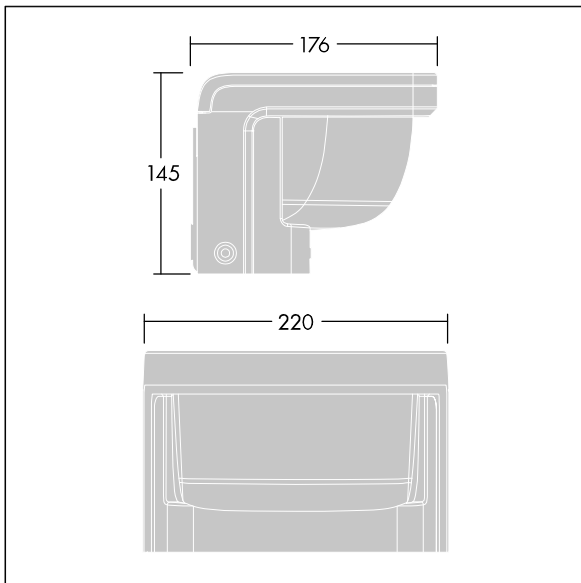

Raze Bollard

96631724 RAW 1L20-730 WP HF CL1 6K ANT

Raze Bollard

A wall mounted LED luminaire, incorporating Thorn's Flat beam® technology. 1 LED driven at 200mA. Integral LED driver included. Class I electrical, IP66, IK10. Housing: die-cast aluminium (EN44300, compatible with seaside installation), powder coated, textured anthracite (close to RAL7043). Bowl: UV stabilised polycarbonate, semi-frosted. Fasteners: stainless steel. Complete with 3000K LED.

6kV surge protection as standard.

Dimensions: 176 x 220 x 145 mm
 Luminaire input power: 9 W
 Luminaire luminous flux: 699 lm
 Luminaire efficacy: 78 lm/W
 Weight: 2.77 kg

TLG_RAZB_F_HEAD_PDB.jpg

TLG_RAZB_M_HEAD.wmf