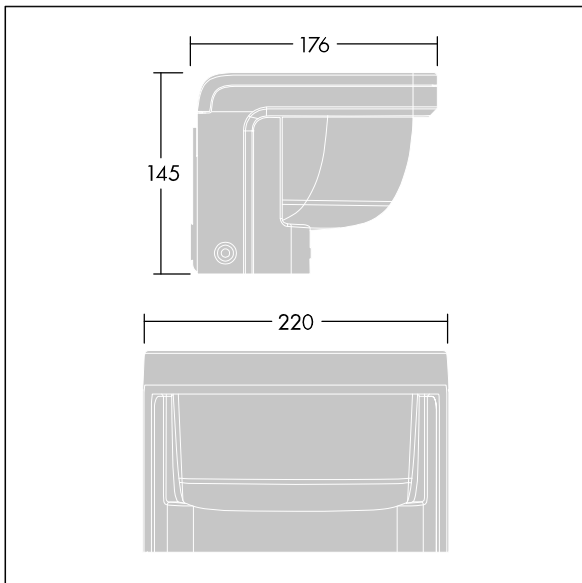

### Raze Bollard

A wall mounted LED luminaire, incorporating Thorn's Flat beam® technology. 1 LED driven at 200mA. Integral LED driver included. Class I electrical, IP66, IK10. Housing: die-cast aluminium (EN44300, compatible with seaside installation), powder coated, textured anthracite (close to RAL7043). Bowl: UV stabilised polycarbonate, semi-frosted. Fasteners: stainless steel. Complete with 3000K LED.

6kV surge protection as standard.

Dimensions: 176 x 220 x 145 mm  
 Luminaire input power: 9 W  
 Luminaire luminous flux: 699 lm  
 Luminaire efficacy: 78 lm/W  
 Weight: 2.77 kg

TLG\_RAZB\_F\_HEAD\_PDB.jpg