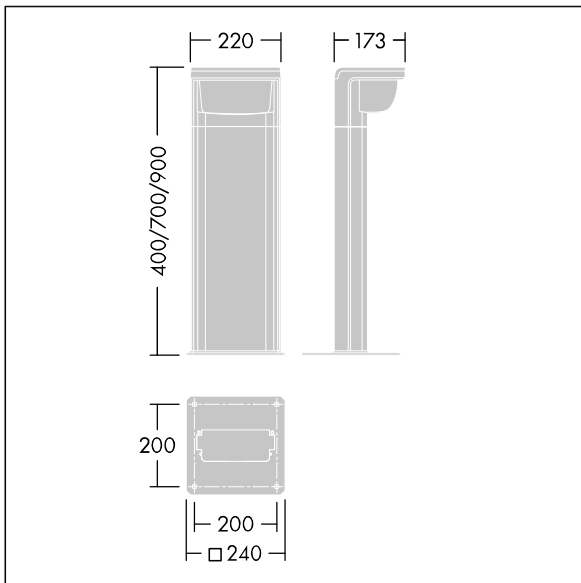

TLG_RAZB_M_FAM.wmf

This product contains a light source of energy efficiency class D.