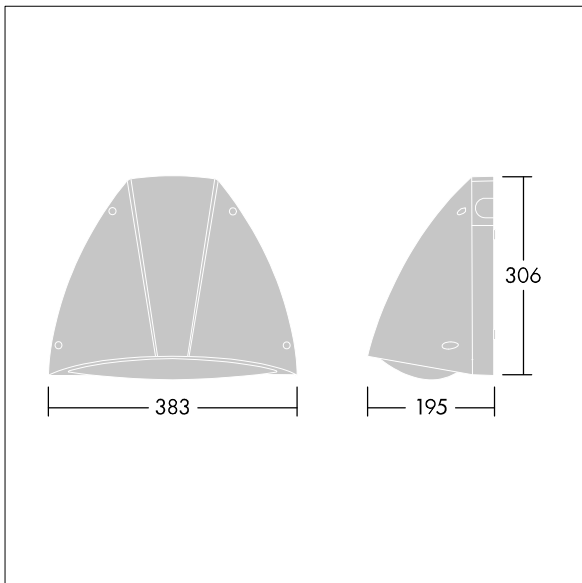

Dimensions: 381 x 196 x 305 mm

Luminaire input power: 25 W

Luminaire luminous flux: 2910 lm

Luminaire efficacy: 116 lm/W

Weight: 2.8 kg

TLG_PIA2_F_PDB.jpg

TLG_PIA2_M_LD1.wmf

This product contains a light source of energy efficiency class E.