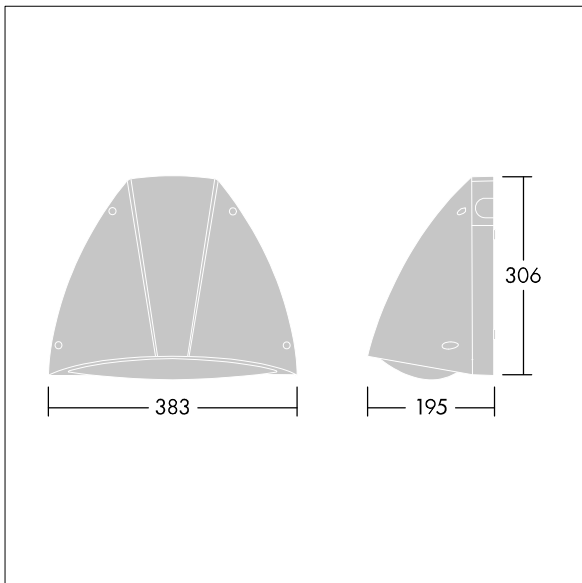

Piazza II LED

96666260 PIAZZA II LED 1690-840 HFI-X EC ANT

Piazza II LED

A robust Wall mounted luminaire. Electronic, DALI dimmable control gear suitable for central battery emergency installations. Back plate: die-cast aluminium, painted anthracite. Body: anthracite polycarbonate. Ø20mm cable entry via rear or side conduit entries, BESA compatible. IP65, IK10. Complete with 4000K LED.

Dimensions: 381 x 196 x 305 mm
 Luminaire input power: 15.4 W
 Luminaire luminous flux: 1844 lm
 Luminaire efficacy: 120 lm/W
 Weight: 2.8 kg

TLG_PIA2_F_PDB.jpg

TLG_PIA2_M_LD1.wmf

This product contains a light source of energy efficiency class E.