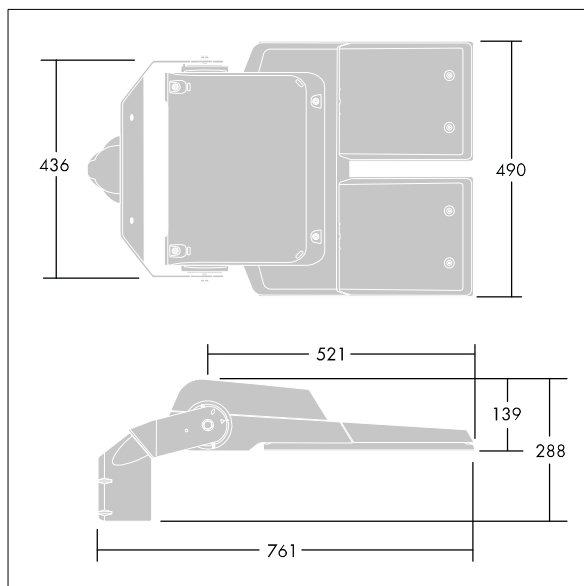

CiviTEQ

A size LED road lighting lantern with 144 LEDs driven at 700mA with Road & Comfort optic. Electronic, fixed output control gear. Class I electrical, IP66, IK08. Housing: die-cast aluminium, Light grey 150 sanded textured (close to RAL9006). Enclosure: toughened flat glass. Screws: stainless steel, Ecolubric® treated. Supplied with Ø76mm spigot adaptor which can be fitted for post-top (0°/5°/10° tilt) or side-entry (-20°/-15°/-10°/-5°/0° tilt). Driver programmed for constant light output. Complete with 4000K LED. Surge protection: 10kV single pulse common mode and 8kV multipulse common mode and 6kV multipulse differential mode. If permanent DALI system is connected, 6kV multipulse common and differential mode.

Dimensions: 761 x 490 x 139 mm
 Luminaire input power: 297 W
 Luminaire luminous flux: 45654 lm
 Luminaire efficacy: 154 lm/W
 Weight: 20.1 kg
 Scx: 0.063 m²

TLG_CTEQ_F_XL.jpg

TLG_CETQ_M_CQ XL.wmf

This product contains a light source of energy efficiency class E.