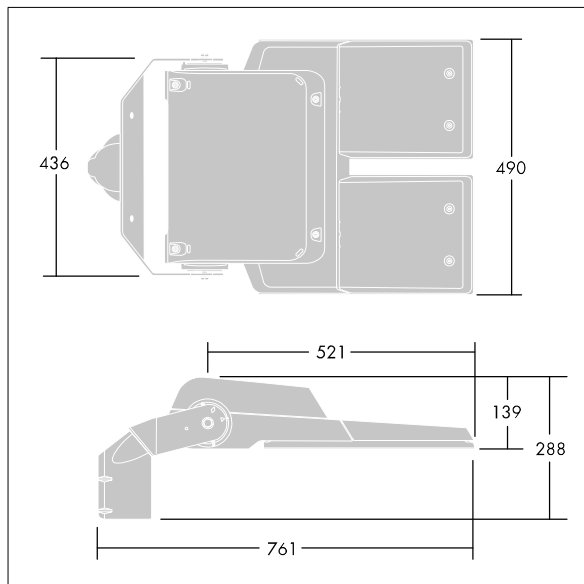

CiviTEQ

A size LED road lighting lantern with 144 LEDs driven at 700mA with Road & Comfort optic. Electronic, fixed output control gear. Class I electrical, IP66, IK08. Housing: die-cast aluminium, Light grey 150 sanded textured (close to RAL9006). Enclosure: toughened flat glass. Screws: stainless steel, Ecolubric® treated. Supplied with Ø76mm spigot adaptor which can be fitted for post-top (0°/5°/10° tilt) or side-entry (-20°/-15°/-10°/-5°/0° tilt). Driver programmed for constant light output. Complete with 4000K LED. Surge protection: 10kV single pulse common mode and 8kV multipulse common mode and 6kV multipulse differential mode. If permanent DALI system is connected, 6kV multipulse common and differential mode.

Dimensions: 761 x 490 x 139 mm
 Luminaire input power: 297 W
 Luminaire luminous flux: 45654 lm
 Luminaire efficacy: 154 lm/W
 Weight: 20.1 kg
 Scx: 0.063 m²

TLG_CTEQ_F_XL.jpg

TLG_CETQ_M_CQ XL.wmf

This product contains a light source of energy efficiency class E.