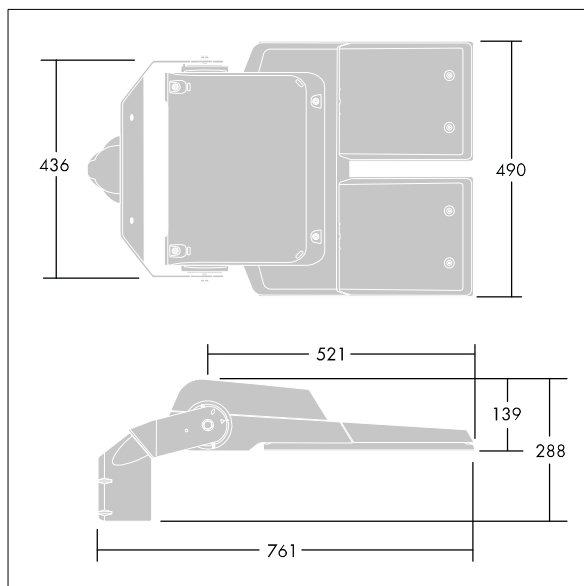

### CiviTEQ

A Extra large size LED road lighting lantern with 144 LEDs driven at 500mA with Narrow Road optic. Electronic, fixed output control gear. Class I electrical, IP66, IK08. Housing: die-cast aluminium, Light grey 150 sanded textured (close to RAL9006). Enclosure: toughened flat glass. Screws: stainless steel, Ecolubric® treated. Supplied with Ø76mm spigot adaptor which can be fitted for post-top (0°/5°/10° tilt) or side-entry (-20°/-15°/-10°/-5°/0° tilt). Equipped with Nema photocell socket. Complete with 4000K LED. Surge protection: 10kV single pulse common mode and 8kV multipulse common mode and 6kV multipulse differential mode. If permanent DALI system is connected, 6kV multipulse common and differential mode.

Dimensions: 761 x 490 x 139 mm  
 Luminaire input power: 211 W  
 Luminaire luminous flux: 34176 lm  
 Luminaire efficacy: 162 lm/W  
 Weight: 20.1 kg  
 Scx: 0.063 m<sup>2</sup>

TLG\_CTEQ\_F\_XL.jpg

TLG\_CETQ\_M\_CQ XL.wmf