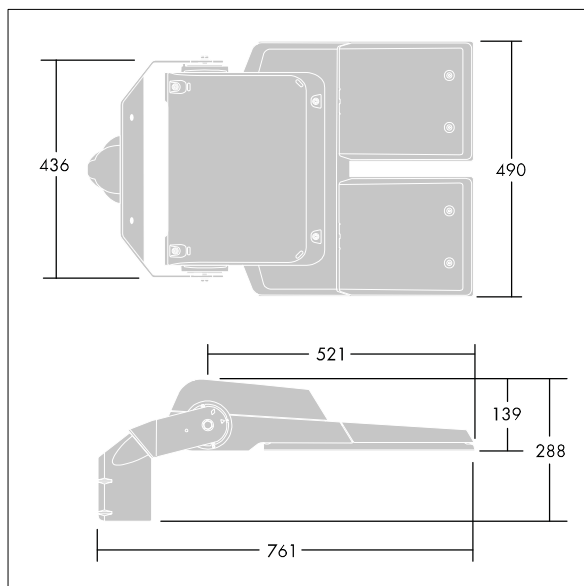

CiviTEQ

A size LED road lighting lantern with 144 LEDs driven at 350mA with Road & Comfort optic. Electronic, fixed output control gear. Class I electrical, IP66, IK08. Housing: die-cast aluminium, Light grey 150 sanded textured (close to RAL9006). Enclosure: toughened flat glass. Screws: stainless steel, Ecolubric® treated. Supplied with Ø76mm spigot adaptor which can be fitted for post-top (0°/5°/10° tilt) or side-entry (-20°/-15°/-10°/-5°/0° tilt). Equipped with Nema photocell socket. Complete with 4000K LED. Surge protection: 10kV single pulse common mode and 8kV multipulse common mode and 6kV multipulse differential mode. If permanent DALI system is connected, 6kV multipulse common and differential mode.

Dimensions: 761 x 490 x 139 mm
 Luminaire input power: 149 W
 Luminaire luminous flux: 25336 lm
 Luminaire efficacy: 170 lm/W
 Weight: 20.1 kg
 Scx: 0.063 m²

TLG_CTEQ_F_XL.jpg

TLG_CETQ_M_CQ XL.wmf

This product contains a light source of energy efficiency class E.