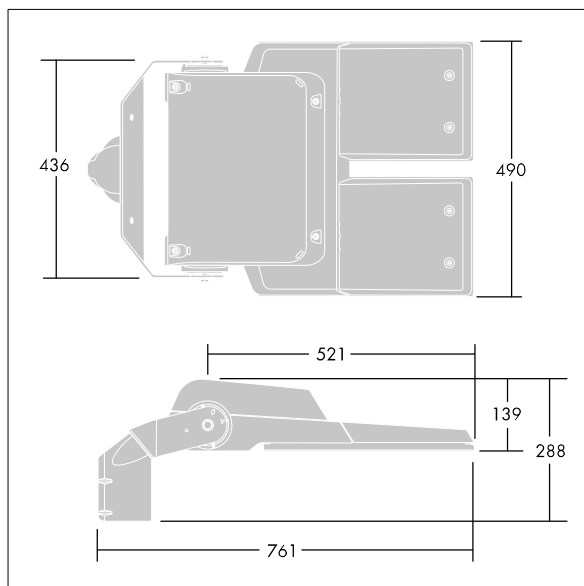

### CiviTEQ

A size LED road lighting lantern with 144 LEDs driven at 350mA with Road & Comfort optic. Electronic, fixed output control gear. Class I electrical, IP66, IK08. Housing: die-cast aluminium, Light grey 150 sanded textured (close to RAL9006). Enclosure: toughened flat glass. Screws: stainless steel, Ecolubric® treated. Supplied with Ø76mm spigot adaptor which can be fitted for post-top (0°/5°/10° tilt) or side-entry (-20°/-15°/-10°/-5°/0° tilt). Driver programmed for constant light output. Complete with 4000K LED. Surge protection: 10kV single pulse common mode and 8kV multipulse common mode and 6kV multipulse differential mode. If permanent DALI system is connected, 6kV multipulse common and differential mode.

Dimensions: 761 x 490 x 139 mm  
 Luminaire input power: 149 W  
 Luminaire luminous flux: 25336 lm  
 Luminaire efficacy: 170 lm/W  
 Weight: 20.1 kg  
 Scx: 0.063 m<sup>2</sup>

TLG\_CTEQ\_F\_XL.jpg

TLG\_CETQ\_M\_CQ XL.wmf