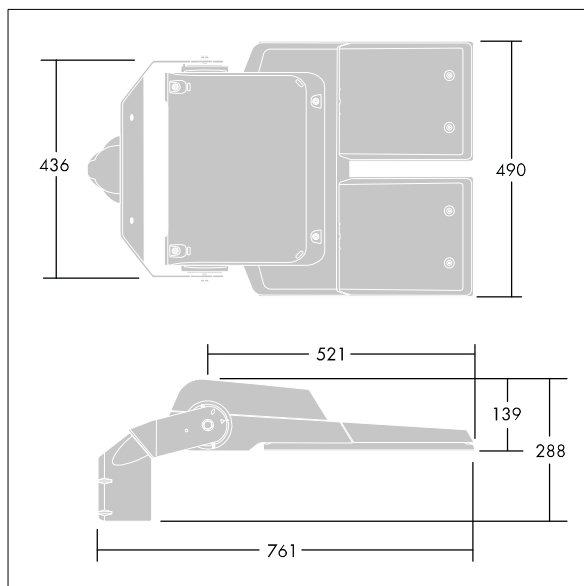

CiviTEQ

A Extra large size LED road lighting lantern with 144 LEDs driven at 350mA with Narrow Road optic. Electronic, fixed output control gear. Class I electrical, IP66, IK08. Housing: die-cast aluminium, Light grey 150 sanded textured (close to RAL9006). Enclosure: toughened flat glass. Screws: stainless steel, Ecolubric® treated. Supplied with Ø76mm spigot adaptor which can be fitted for post-top (0°/5°/10° tilt) or side-entry (-20°/-15°/-10°/-5°/0° tilt). Driver programmed for constant light output. Complete with 4000K LED. Surge protection: 10kV single pulse common mode and 8kV multipulse common mode and 6kV multipulse differential mode. If permanent DALI system is connected, 6kV multipulse common and differential mode.

Dimensions: 761 x 490 x 139 mm
 Luminaire input power: 149 W
 Luminaire luminous flux: 25058 lm
 Luminaire efficacy: 168 lm/W
 Weight: 20.1 kg
 Scx: 0.063 m²

TLG_CTEQ_F_XL.jpg

TLG_CETQ_M_CQ XL.wmf

This product contains light sources of energy efficiency class E.