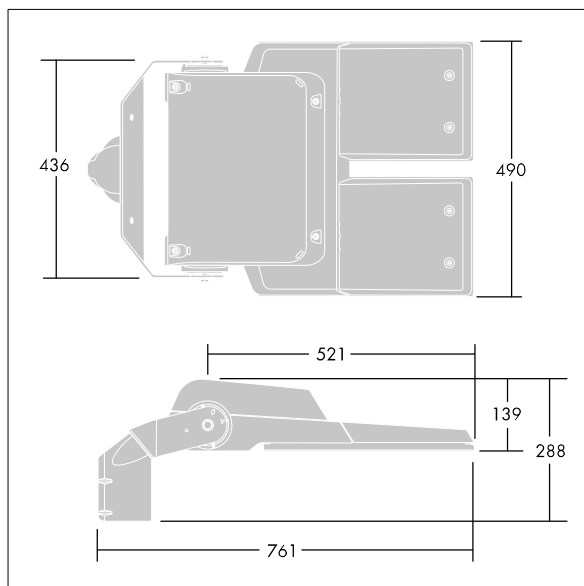

CiviTEQ

A size LED road lighting lantern with 120 LEDs driven at 700mA with Wide Street optic. Electronic, fixed output control gear. Class I electrical, IP66, IK08. Housing: die-cast aluminium, Light grey 150 sanded textured (close to RAL9006). Enclosure: toughened flat glass. Screws: stainless steel, Ecolubric® treated. Supplied with Ø76mm spigot adaptor which can be fitted for post-top (0°/5°/10° tilt) or side-entry (-20°/-15°/-10°/-5°/0° tilt). Driver programmed for constant light output. Complete with 4000K LED. Surge protection: 10kV single pulse common mode and 8kV multipulse common mode and 6kV multipulse differential mode. If permanent DALI system is connected, 6kV multipulse common and differential mode.

Dimensions: 761 x 490 x 139 mm
 Luminaire input power: 249 W
 Luminaire luminous flux: 37721 lm
 Luminaire efficacy: 151 lm/W
 Weight: 20.1 kg
 Scx: 0.063 m²

TLG_CTEQ_F_XL.jpg

TLG_CETQ_M_CQ XL.wmf

This product contains light sources of energy efficiency classes D, E.