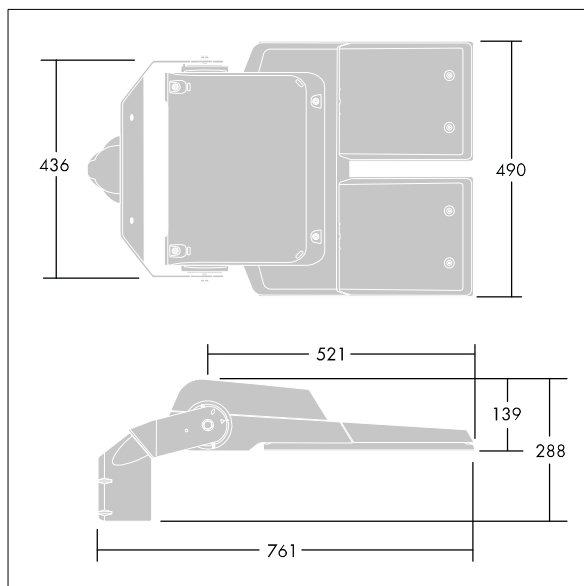

CiviTEQ

THORN

96665744 CQ XL 120L70-740 RC BPS CLO CL1 M76

CiviTEQ

A size LED road lighting lantern with 120 LEDs driven at 700mA with Road & Comfort optic. Electronic, fixed output control gear. Class I electrical, IP66, IK08. Housing: die-cast aluminium, Light grey 150 sanded textured (close to RAL9006). Enclosure: toughened flat glass. Screws: stainless steel, Ecolubric® treated. Supplied with Ø76mm spigot adaptor which can be fitted for post-top (0°/5°/10° tilt) or side-entry (-20°/-15°/-10°/-5°/0° tilt). Driver programmed for constant light output. Complete with 4000K LED. Surge protection: 10kV single pulse common mode and 8kV multipulse common mode and 6kV multipulse differential mode. If permanent DALI system is connected, 6kV multipulse common and differential mode.

Dimensions: 761 x 490 x 139 mm
Luminaire input power: 249 W
Luminaire luminous flux: 38436 lm
Luminaire efficacy: 154 lm/W
Weight: 20.1 kg
Scx: 0.063 m²

TLG_CTEQ_F_XL.jpg

TLG_CETQ_M_CQ XL.wmf

This product contains light sources of energy efficiency classes D, E.