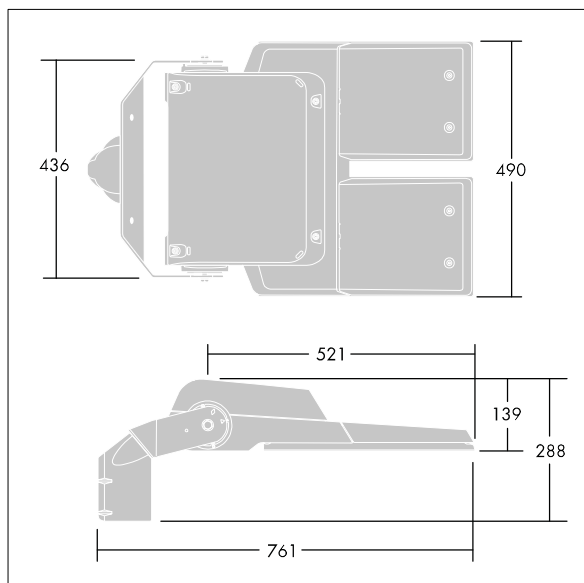

CiviTEQ

A size LED road lighting lantern with 120 LEDs driven at 500mA with Road & Comfort optic. Electronic, fixed output control gear. Class I electrical, IP66, IK08. Housing: die-cast aluminium, Light grey 150 sanded textured (close to RAL9006). Enclosure: toughened flat glass. Screws: stainless steel, Ecolubric® treated. Supplied with Ø76mm spigot adaptor which can be fitted for post-top (0°/5°/10° tilt) or side-entry (-20°/-15°/-10°/-5°/0° tilt). Equipped with Nema photocell socket. Complete with 4000K LED. Surge protection: 10kV single pulse common mode and 8kV multipulse common mode and 6kV multipulse differential mode. If permanent DALI system is connected, 6kV multipulse common and differential mode.

Dimensions: 761 x 490 x 139 mm
 Luminaire input power: 177 W
 Luminaire luminous flux: 28982 lm
 Luminaire efficacy: 164 lm/W
 Weight: 20.1 kg
 Scx: 0.063 m²

TLG_CTEQ_F_XL.jpg

TLG_CETQ_M_CQ XL.wmf

This product contains light sources of energy efficiency classes D, E.