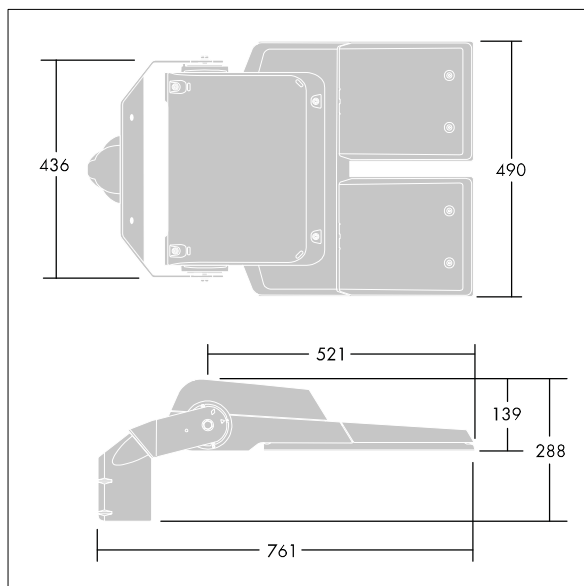

CiviTEQ

A Extra large size LED road lighting lantern with 120 LEDs driven at 500mA with Narrow Road optic. Electronic, fixed output control gear. Class I electrical, IP66, IK08. Housing: die-cast aluminium, Light grey 150 sanded textured (close to RAL9006). Enclosure: toughened flat glass. Screws: stainless steel, Ecolubric® treated. Supplied with Ø76mm spigot adaptor which can be fitted for post-top (0°/5°/10° tilt) or side-entry (-20°/-15°/-10°/-5°/0° tilt). Driver programmed for constant light output. Complete with 4000K LED. Surge protection: 10kV single pulse common mode and 8kV multipulse common mode and 6kV multipulse differential mode. If permanent DALI system is connected, 6kV multipulse common and differential mode.

Dimensions: 761 x 490 x 139 mm
 Luminaire input power: 177 W
 Luminaire luminous flux: 28665 lm
 Luminaire efficacy: 162 lm/W
 Weight: 20.1 kg
 Scx: 0.063 m²

TLG_CTEQ_F_XL.jpg

TLG_CETQ_M_CQ XL.wmf

This product contains light sources of energy efficiency classes D, E.