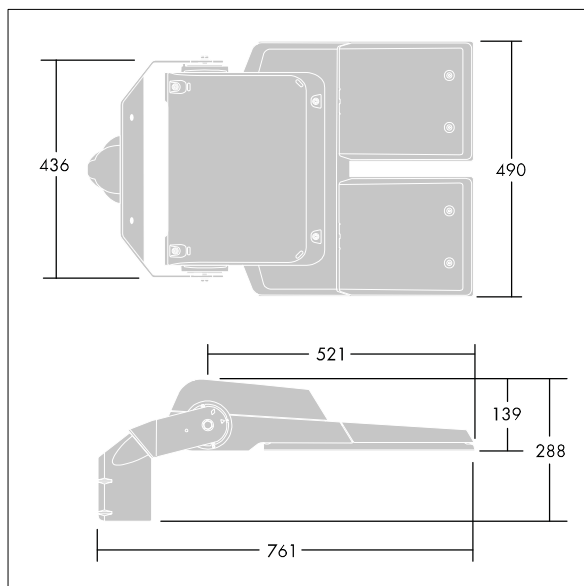

CiviTEQ

A size LED road lighting lantern with 120 LEDs driven at 350mA with Wide Street optic. Electronic, fixed output control gear. Class I electrical, IP66, IK08. Housing: die-cast aluminium, Light grey 150 sanded textured (close to RAL9006). Enclosure: toughened flat glass. Screws: stainless steel, Ecolubric® treated. Supplied with Ø76mm spigot adaptor which can be fitted for post-top (0°/5°/10° tilt) or side-entry (-20°/-15°/-10°/-5°/0° tilt). Driver programmed for constant light output. Complete with 4000K LED. Surge protection: 10kV single pulse common mode and 8kV multipulse common mode and 6kV multipulse differential mode. If permanent DALI system is connected, 6kV multipulse common and differential mode.

Dimensions: 761 x 490 x 139 mm
 Luminaire input power: 124 W
 Luminaire luminous flux: 20794 lm
 Luminaire efficacy: 168 lm/W
 Weight: 20.1 kg
 Scx: 0.063 m²

TLG_CTEQ_F_XL.jpg

TLG_CETQ_M_CQ XL.wmf

This product contains light sources of energy efficiency classes D, E.