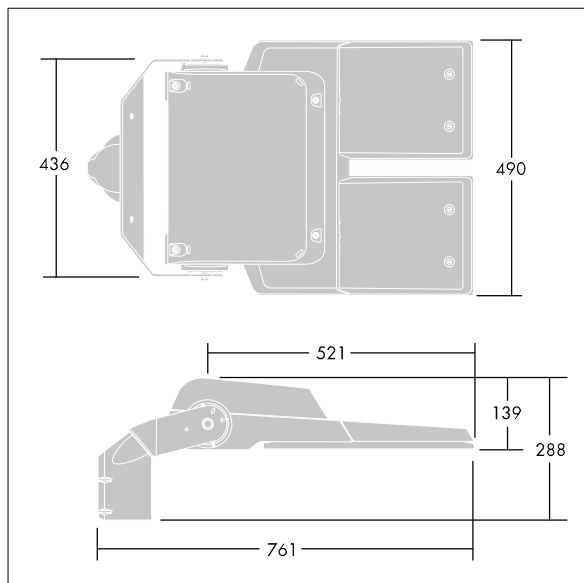

### CiviTEQ

A size LED road lighting lantern with 120 LEDs driven at 350mA with Wide Street optic. Electronic, fixed output control gear. Class II electrical, IP66, IK08. Housing: die-cast aluminium, Light grey 150 sanded textured (close to RAL9006). Enclosure: toughened flat glass. Screws: stainless steel, Ecolubric® treated. Supplied with Ø60mm spigot adaptor which can be fitted for post-top (0°/5°/10° tilt) or side-entry (-20°/-15°/-10°/-5°/0° tilt). Complete with 4000K LED. Surge protection: 10kV single pulse common mode and 8kV multipulse common mode and 6kV multipulse differential mode. If permanent DALI system is connected, 6kV multipulse common and differential mode.

Dimensions: 761 x 490 x 139 mm  
 Luminaire input power: 124 W  
 Luminaire luminous flux: 20794 lm  
 Luminaire efficacy: 168 lm/W  
 Weight: 20.1 kg  
 Scx: 0.063 m<sup>2</sup>

TLG\_CTEQ\_F\_XL.jpg

TLG\_CETQ\_M\_CQ XL.wmf