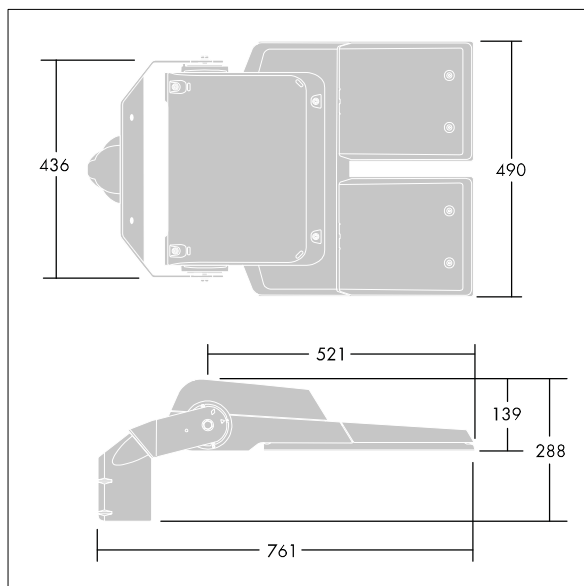

CiviTEQ

A size LED road lighting lantern with 120 LEDs driven at 350mA with Road & Comfort optic. Electronic, fixed output control gear. Class I electrical, IP66, IK08. Housing: die-cast aluminium, Light grey 150 sanded textured (close to RAL9006). Enclosure: toughened flat glass. Screws: stainless steel, Ecolubric® treated. Supplied with Ø76mm spigot adaptor which can be fitted for post-top (0°/5°/10° tilt) or side-entry (-20°/-15°/-10°/-5°/0° tilt). Equipped with Nema photocell socket. Complete with 4000K LED. Surge protection: 10kV single pulse common mode and 8kV multipulse common mode and 6kV multipulse differential mode. If permanent DALI system is connected, 6kV multipulse common and differential mode.

Dimensions: 761 x 490 x 139 mm
 Luminaire input power: 124 W
 Luminaire luminous flux: 21189 lm
 Luminaire efficacy: 171 lm/W
 Weight: 20.1 kg
 Scx: 0.063 m²

TLG_CTEQ_F_XL.jpg

TLG_CETQ_M_CQ XL.wmf

This product contains light sources of energy efficiency classes D, E.