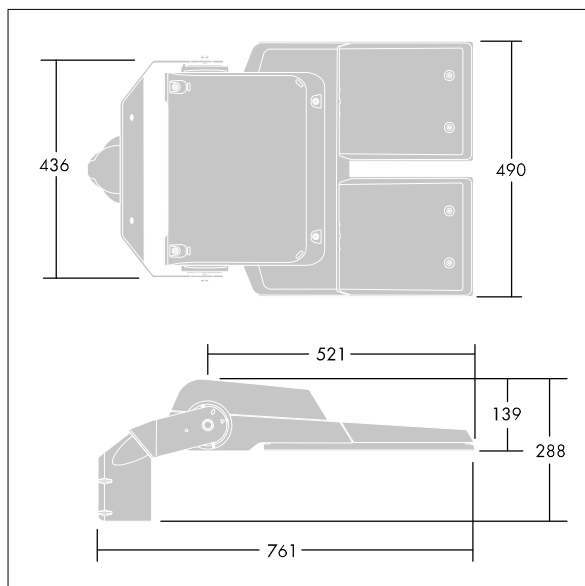

CiviTEQ

A size LED road lighting lantern with 120 LEDs driven at 350mA with Road & Comfort optic. Electronic, fixed output control gear. Class I electrical, IP66, IK08. Housing: die-cast aluminium, Light grey 150 sanded textured (close to RAL9006). Enclosure: toughened flat glass. Screws: stainless steel, Ecolubric® treated. Supplied with Ø76mm spigot adaptor which can be fitted for post-top (0°/5°/10° tilt) or side-entry (-20°/-15°/-10°/-5°/0° tilt). Driver programmed for constant light output. Complete with 4000K LED. Surge protection: 10kV single pulse common mode and 8kV multipulse common mode and 6kV multipulse differential mode. If permanent DALI system is connected, 6kV multipulse common and differential mode.

Dimensions: 761 x 490 x 139 mm
 Luminaire input power: 124 W
 Luminaire luminous flux: 21 189 lm
 Luminaire efficacy: 171 lm/W
 Weight: 20.1 kg
 Scx: 0.063 m²

TLG_CTEQ_F_XL.jpg

TLG_CETQ_M_CQ XL.wmf

This product contains light sources of energy efficiency classes D, E.