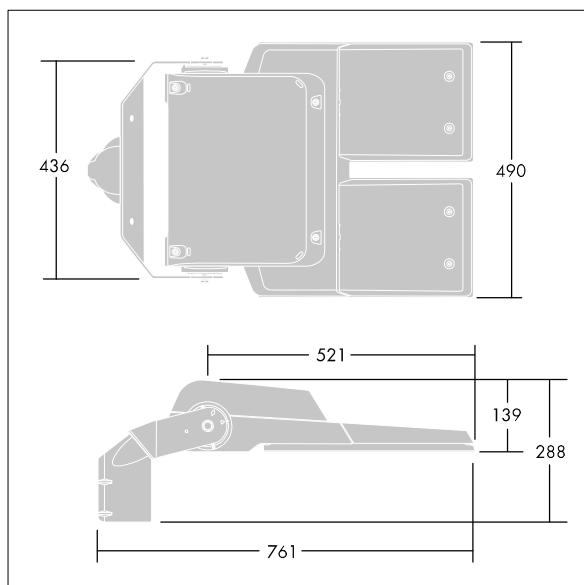

CiviTEQ

96665725 CQ XL 120L35-740 RC BPS CL2 M60 GY

THORN

CiviTEQ

A size LED road lighting lantern with 120 LEDs driven at 350mA with Road & Comfort optic. Electronic, fixed output control gear. Class II electrical, IP66, IK08. Housing: die-cast aluminium, Light grey 150 sanded textured (close to RAL9006). Enclosure: toughened flat glass. Screws: stainless steel, Ecolubric® treated. Supplied with Ø60mm spigot adaptor which can be fitted for post-top (0°/5°/10° tilt) or side-entry (-20°/-15°/-10°/-5°/0° tilt). Complete with 4000K LED. Surge protection: 10kV single pulse common mode and 8kV multipulse common mode and 6kV multipulse differential mode. If permanent DALI system is connected, 6kV multipulse common and differential mode.

Dimensions: 761 x 490 x 139 mm
Luminaire input power: 124 W
Luminaire luminous flux: 21189 lm
Luminaire efficacy: 171 lm/W
Weight: 20.1 kg
Scx: 0.063 m²

TLG_CTEQ_F_XL.jpg

TLG_CETQ_M_CQ XL.wmf

This product contains light sources of energy efficiency classes D, E.