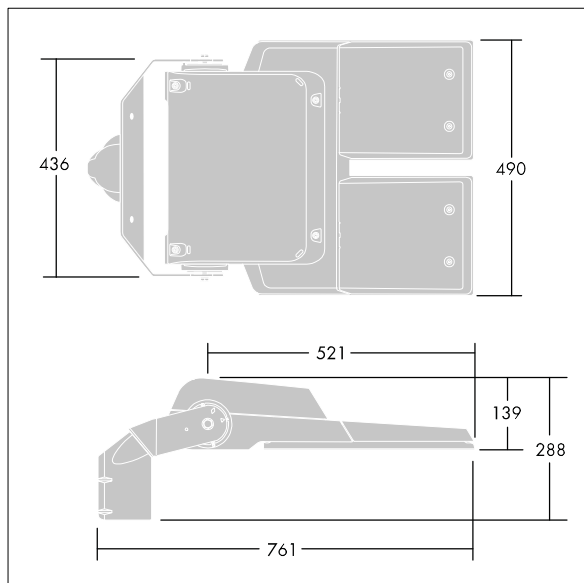

CiviTEQ

96665725 CQ XL 120L35-740 RC BPS CL2 M60 GY

THORN

CiviTEQ

A size LED road lighting lantern with 120 LEDs driven at 350mA with Road & Comfort optic. Electronic, fixed output control gear. Class II electrical, IP66, IK08. Housing: die-cast aluminium, Light grey 150 sanded textured (close to RAL9006). Enclosure: toughened flat glass. Screws: stainless steel, Ecolubric® treated. Supplied with Ø60mm spigot adaptor which can be fitted for post-top (0°/5°/10° tilt) or side-entry (-20°/-15°/-10°/-5°/0° tilt). Complete with 4000K LED. Surge protection: 10kV single pulse common mode and 8kV multipulse common mode and 6kV multipulse differential mode. If permanent DALI system is connected, 6kV multipulse common and differential mode.

Dimensions: 761 x 490 x 139 mm
Luminaire input power: 124 W
Luminaire luminous flux: 21189 lm
Luminaire efficacy: 171 lm/W
Weight: 20.1 kg
Scx: 0.063 m²

TLG_CTEQ_F_XL.jpg

TLG_CETQ_M_CQ XL.wmf

This product contains light sources of energy efficiency classes D, E.