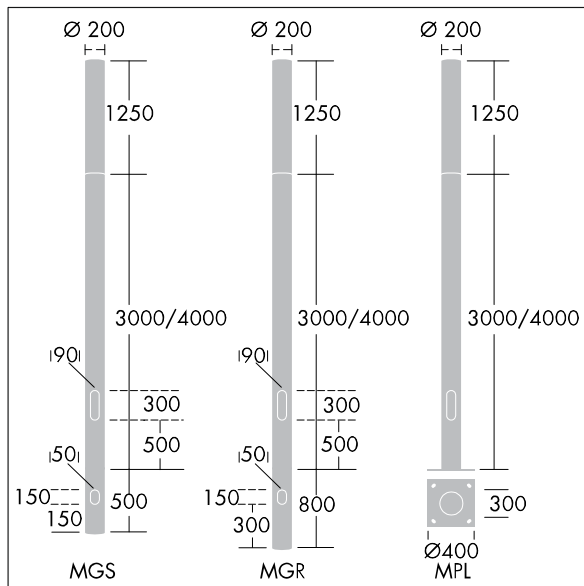

Alumet Control Direct

96274721 ALUMET CD 18L35-740 R/S PR HFX CL1 W4M

Alumet Control Direct

An architectural lighting column head with 18 LEDs driven at 350mA with a radially symmetric distribution and prismatic optic, configured for DALI control over additional wires. Top cap: die-cast aluminium. Diffuser: clear UV stabilised polycarbonate treated with anti graffiti varnish. Top cap and column: powder coated textured silver grey (close to RAL 9006), other RAL colours on request. Class I electrical, IK10, IP66. To be mounted on an Alumet column. Surge protection: 10kV single pulse common mode and 8kV multipulse common mode and 6kV multipulse differential mode. If permanent DALI system is connected, 6kV multipulse common and differential mode. Complete with 4000K LED

Dimensions: Ø200 x 1250 mm
 Luminaire input power: 21 W
 Luminaire luminous flux: 1709 lm
 Luminaire efficacy: 81 lm/W
 Weight: 10.1 kg
 Scx: 0.079 m²

TLG_ALUM_F_DIR_LEDPR_LGY.jpg

TLG_ALUM_M_2LD1.wmf

This product contains a light source of energy efficiency class D.