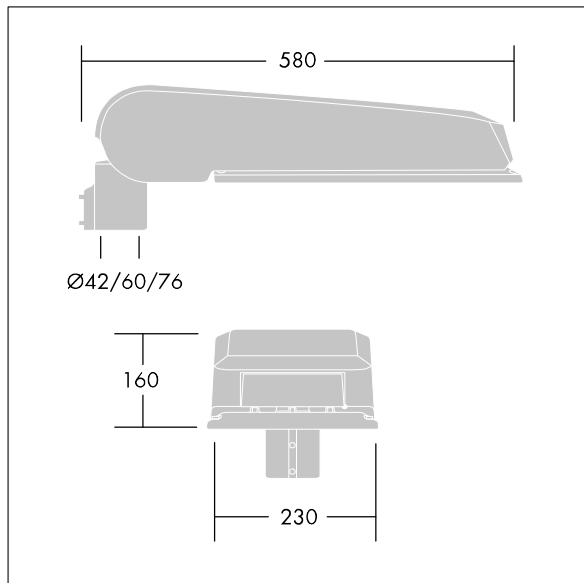

CiviTEQ

A large size LED road lighting lantern with 72 LEDs driven at 500mA with Extra Wide Street & Comfort optic. Electronic, fixed output control gear. Class I electrical, IP66, IK08. Housing: die-cast aluminium (EN AC-44300), Light grey 150 sanded textured (close to RAL9006). Enclosure: toughened flat glass. Screws: stainless steel, Ecolubric® treated. Supplied with Ø42mm spigot adaptor which can be fitted for post-top (0°/5°/10° tilt) or side-entry (-20°/-15°/-10°/-5°/0° tilt). Equipped with 50% power reduction circuit, effective 3 hours before and 5 hours after a calculated midnight. It can be deactivated at installation with an easily accessible internal switch. Complete with 4000K LED. Surge protection: 10kV single pulse common mode and 8kV multipulse common mode and 6kV multipulse differential mode. If permanent DALI system is connected, 6kV multipulse common and differential mode.

Dimensions: 580 x 230 x 160 mm
 Luminaire input power: 106 W
 Luminaire luminous flux: 16664 lm
 Luminaire efficacy: 157 lm/W
 Weight: 9.2 kg
 Scx: 0.115 m²

TLG_CTEQ_F_LMTP72LEDPDB.jpg

TLG_CETQ_M_L.wmf

This product contains light sources of energy efficiency class E.