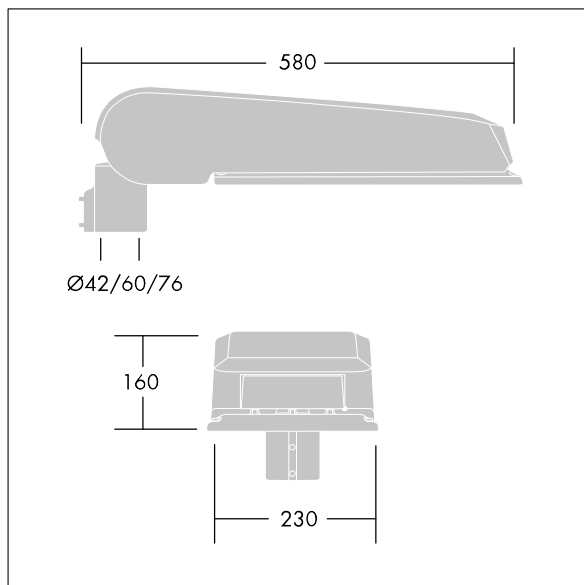

CiviTEQ

A large size LED road lighting lantern with 60 LEDs driven at 500mA with Street & Comfort optic. Electronic, fixed output control gear. Class I electrical, IP66, IK08. Housing: die-cast aluminium (EN AC-44300), Light grey 150 sanded textured (close to RAL9006). Enclosure: toughened flat glass. Screws: stainless steel, Ecolubric® treated. Supplied with Ø42mm spigot adaptor which can be fitted for post-top (0°/5°/10° tilt) or side-entry (-20°/-15°/-10°/-5°/0° tilt). Equipped with 50% power reduction circuit, effective 3 hours before and 5 hours after a calculated midnight. It can be deactivated at installation with an easily accessible internal switch. Complete with 4000K LED. Surge protection: 10kV single pulse common mode and 8kV multipulse common mode and 6kV multipulse differential mode. If permanent DALI system is connected, 6kV multipulse common and differential mode.

Dimensions: 580 x 230 x 160 mm
 Luminaire input power: 89 W
 Luminaire luminous flux: 14472 lm
 Luminaire efficacy: 163 lm/W
 Weight: 8.45 kg
 Scx: 0.115 m²

TLG_CTEQ_F_LMTP72LEDPDB.jpg

TLG_CETQ_M_L.wmf

This product contains light sources of energy efficiency classes D, E.