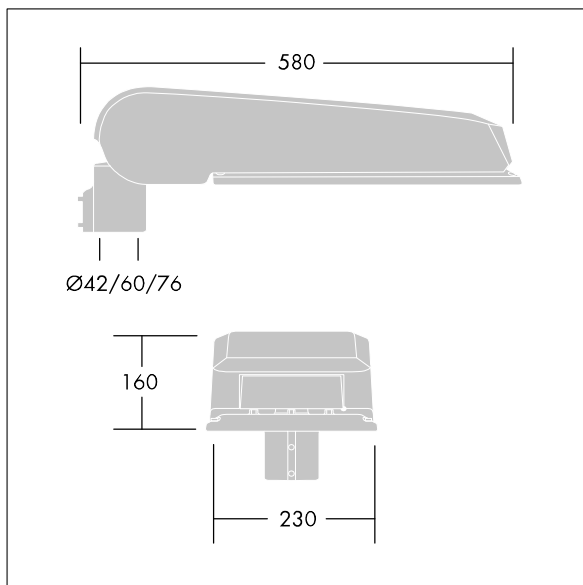

## CiviTEQ

A large size LED road lighting lantern with 60 LEDs driven at 500mA with Road & Comfort optic. Electronic, fixed output control gear. Class I electrical, IP66, IK08. Housing: die-cast aluminium (EN AC-44300), Light grey 150 sanded textured (close to RAL9006). Enclosure: toughened flat glass. Screws: stainless steel, Ecolubric® treated. Supplied with Ø42mm spigot adaptor which can be fitted for post-top (0°/5°/10° tilt) or side-entry (-20°/-15°/-10°/-5°/0° tilt). Equipped with 50% power reduction circuit, effective 3 hours before and 5 hours after a calculated midnight. It can be deactivated at installation with an easily accessible internal switch. Complete with 4000K LED. Surge protection: 10kV single pulse common mode and 8kV multipulse common mode and 6kV multipulse differential mode. If permanent DALI system is connected, 6kV multipulse common and differential mode.

Dimensions: 580 x 230 x 160 mm  
 Luminaire input power: 89 W  
 Luminaire luminous flux: 14520 lm  
 Luminaire efficacy: 163 lm/W  
 Weight: 8.45 kg  
 Scx: 0.115 m<sup>2</sup>

TLG\_CTEQ\_F\_LMTP72LEDPDB.jpg