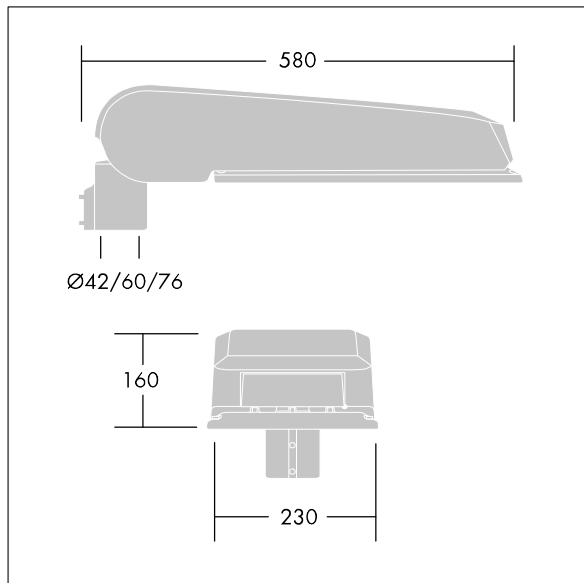

96665515 CQ 60L70 740 RWT BS 3550 CL1 M42 GY-S

CivITEQ

A large size LED road lighting lantern with 60 LEDs driven at 700mA with Wet Road optic. Electronic, fixed output control gear. Class I electrical, IP66, IK08. Housing: die-cast aluminium (EN AC-44300), Light grey 150 sanded textured (close to RAL9006). Enclosure: toughened flat glass. Screws: stainless steel, Ecolubric® treated. Supplied with Ø42mm spigot adaptor which can be fitted for post-top (0°/5°/10° tilt) or side-entry (-20°/-15°/-10°/-5°/0° tilt). Equipped with 50% power reduction circuit, effective 3 hours before and 5 hours after a calculated midnight. It can be deactivated at installation with an easily accessible internal switch. Complete with 4000K LED. Surge protection: 10kV single pulse common mode and 8kV multipulse common mode and 6kV multipulse differential mode. If permanent DALI system is connected, 6kV multipulse common and differential mode.

Dimensions: 580 x 230 x 160 mm
 Luminaire input power: 125 W
 Luminaire luminous flux: 19424 lm
 Luminaire efficacy: 155 lm/W
 Weight: 9.14 kg
 Scx: 0.115 m²

TLG_CTEQ_F_LMTP72LEDPDB.jpg

TLG_CETQ_M_L.wmf