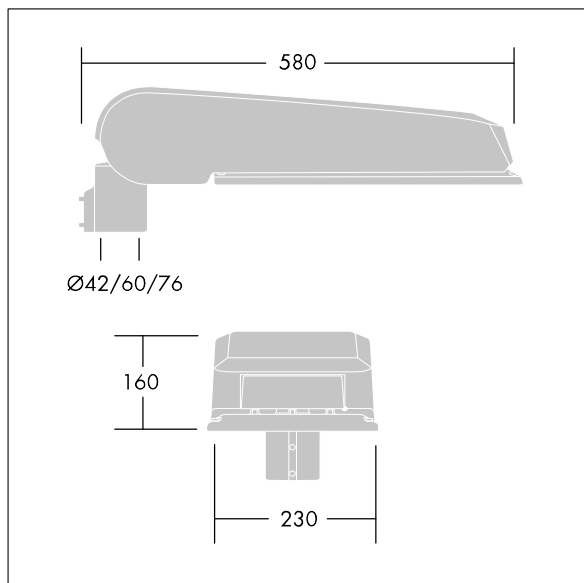

CiviTEQ

A large size LED road lighting lantern with 72 LEDs driven at 700mA with Road & Comfort optic. Electronic, fixed output control gear. Class II electrical, IP66, IK08. Housing: die-cast aluminium (EN AC-44300), Light grey 150 sanded textured (close to RAL9006). Enclosure: toughened flat glass. Screws: stainless steel, Ecolubric® treated. Supplied with Ø60mm spigot adaptor which can be fitted for post-top (0°/5°/10° tilt) or side-entry (-20°/-15°/-10°/-5°/0° tilt). Equipped with 50% power reduction circuit, effective 3 hours before and 5 hours after a calculated midnight. It can be deactivated at installation with an easily accessible internal switch. Complete with 4000K LED. Surge protection: 10kV single pulse common mode and 8kV multipulse common mode and 6kV multipulse differential mode. If permanent DALI system is connected, 6kV multipulse common and differential mode.

Dimensions: 580 x 230 x 160 mm
Luminaire input power: 149 W
Luminaire luminous flux: 22827 lm
Luminaire efficacy: 153 lm/W
Weight: 9.6 kg
Scx: 0.115 m²

TLG_CTEQ_F_LMTP72LEDPDB.jpg

TLG_CETQ_M_L.wmf

This product contains light sources of energy efficiency class E.