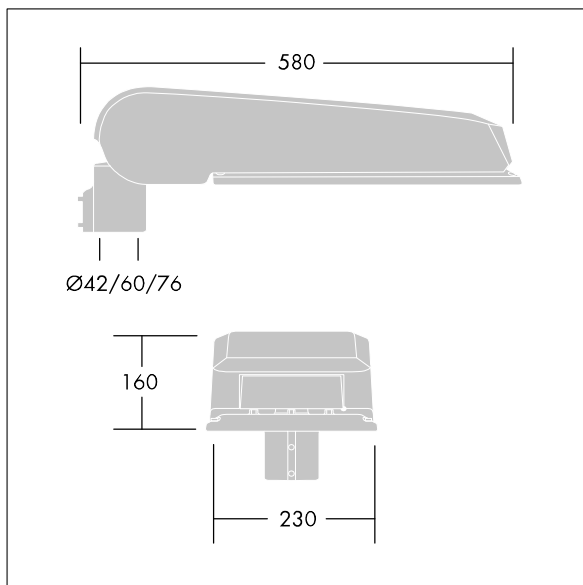

### CiviTEQ

A large size LED road lighting lantern with 72 LEDs driven at 500mA with Road & Comfort optic. Electronic, fixed output control gear. Class II electrical, IP66, IK08. Housing: die-cast aluminium (EN AC-44300), Light grey 150 sanded textured (close to RAL9006). Enclosure: toughened flat glass. Screws: stainless steel, Ecolubric® treated. Supplied with Ø60mm spigot adaptor which can be fitted for post-top (0°/5°/10° tilt) or side-entry (-20°/-15°/-10°/-5°/0° tilt). Equipped with 50% power reduction circuit, effective 3 hours before and 5 hours after a calculated midnight. It can be deactivated at installation with an easily accessible internal switch. Complete with 4000K LED. Surge protection: 10kV single pulse common mode and 8kV multipulse common mode and 6kV multipulse differential mode. If permanent DALI system is connected, 6kV multipulse common and differential mode.

Dimensions: 580 x 230 x 160 mm  
 Luminaire input power: 106 W  
 Luminaire luminous flux: 17289 lm  
 Luminaire efficacy: 163 lm/W  
 Weight: 9.6 kg  
 Scx: 0.115 m<sup>2</sup>

TLG\_CTEQ\_F\_LMTP72LEDPDB.jpg