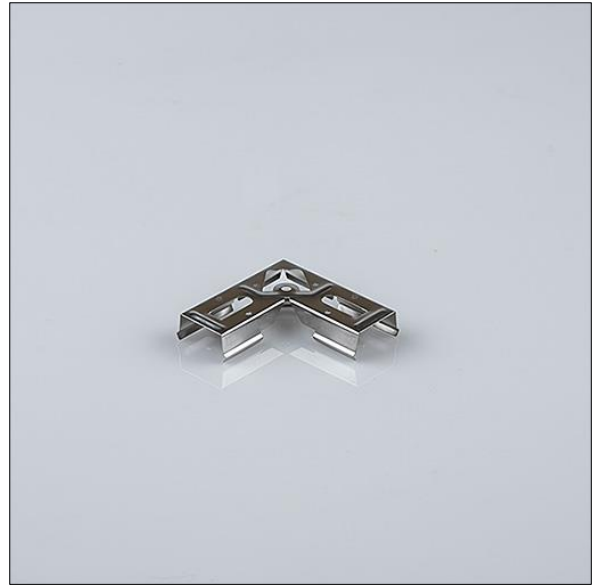

## Equaline Mini

22660840 EQUAMINI L BRACKET (PK 10)

THORN

### Equaline Mini

Connection bracket to join Equaline Mini luminaires in continuous configuration with L shape. Supplied in packs of ten pieces.

ZS\_ERS\_F\_22660840\_1.jpg