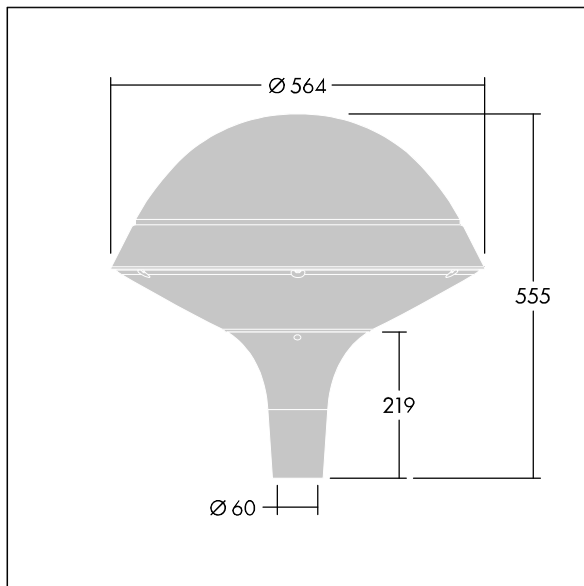

Plurio

THORN

96272444 PLD R 18L105-740 R/S BS 3550 T60 CL2 GY

Plurio

Plurio Direct: A decorative post-top LED lantern with radially symmetric distribution. LED driver with 18 LEDs driven at 1,05A. Class II electrical, IP66, IK08. Base: cast aluminium, powder coated silver-grey. Canopy: round shape, aluminium, textured silver-grey. Diffuser: UV stabilised, clear polycarbonate with anti-glare prisms. Direct, lens based optic with internal reflector. Equipped with 50% power reduction circuit, effective 3 hours before and 5 hours after a calculated midnight. It can be deactivated at installation with an easily accessible internal switch. Complete with 4000K LED. Post top mounting to Ø60mm column.

Upward lighting emissions below 1%.

Dimensions: Ø564 x 555 mm
Luminaire input power: 60 W
Luminaire luminous flux: 6645 lm
Luminaire efficacy: 111 lm/W
Weight: 9.5 kg
Scx: 0.191 m²

TLG_PLRL_F_DRC_GY.jpg