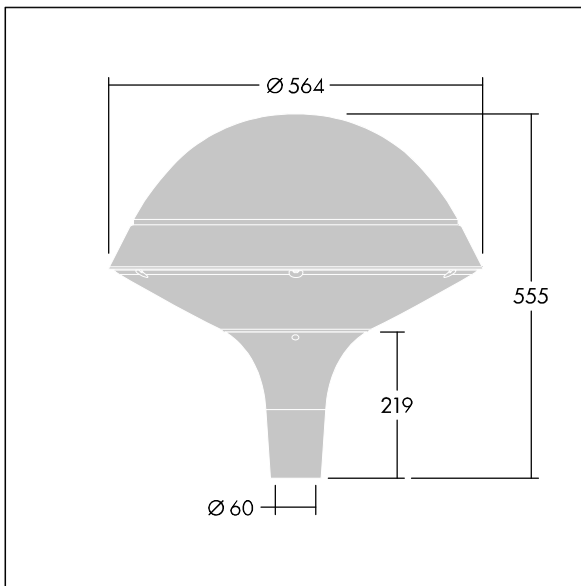

Plurio

THORN

96272440 PLD R 18L105-740 R/S BS 3550 T60 CL1 GY

Plurio

Plurio Direct: A decorative post-top LED lantern with radially symmetric distribution. LED driver with 18 LEDs driven at 1,05A. Class I electrical, IP66, IK08. Base: cast aluminium, powder coated silver-grey. Canopy: round shape, aluminium, textured silver-grey. Diffuser: UV stabilised, clear polycarbonate with anti-glare prisms. Direct, lens based optic with internal reflector. Equipped with 50% power reduction circuit, effective 3 hours before and 5 hours after a calculated midnight. It can be deactivated at installation with an easily accessible internal switch. Complete with 4000K LED. Post top mounting to Ø60mm column.

Upward lighting emissions below 1%.

Dimensions: Ø564 x 555 mm
Luminaire input power: 60 W
Luminaire luminous flux: 6645 lm
Luminaire efficacy: 111 lm/W
Weight: 9.5 kg
Scx: 0.191 m²

TLG_PLRL_F_DRC_GY.jpg