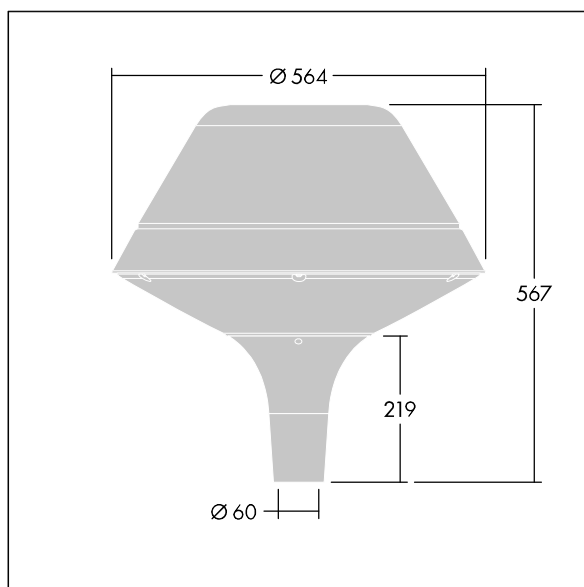

Plurio

THORN

96272430 PLD O 18L105-740 R/S BS 3550 T60 CL2 GY

Plurio

Plurio Direct: A decorative post-top LED lantern with radially symmetric distribution. LED driver with 18 LEDs driven at 1,05A. Class II electrical, IP66, IK08. Base: cast aluminium, powder coated silver-grey. Canopy: original shape, aluminium, textured silver-grey. Diffuser: UV stabilised, clear polycarbonate with anti-glare prisms. Direct, lens based optic with internal reflector. Equipped with 50% power reduction circuit, effective 3 hours before and 5 hours after a calculated midnight. It can be deactivated at installation with an easily accessible internal switch. Complete with 4000K LED. Post top mounting to Ø60mm column.

Upward lighting emissions below 1%.

Dimensions: Ø564 x 567 mm
Luminaire input power: 60 W
Luminaire luminous flux: 6645 lm
Luminaire efficacy: 111 lm/W
Weight: 9.5 kg
Scx: 0.199 m²

TLG_PLRL_F_DOC_GY.jpg