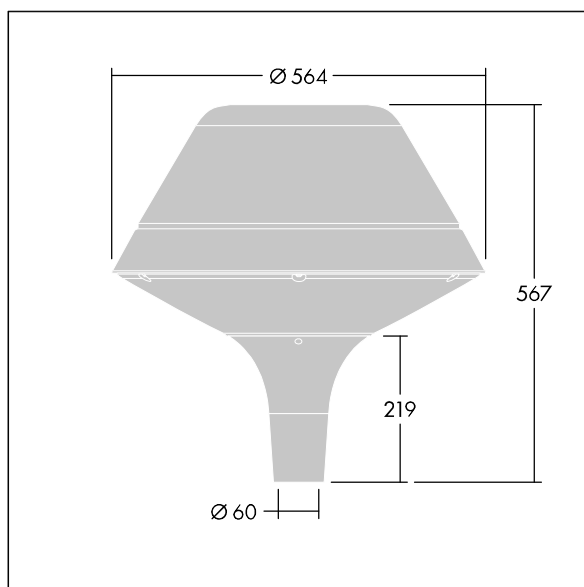

Plurio

THORN

96272421 PLD O 18L105-740 R/S BS 3550 T60 CL1 GY

Plurio

Plurio Direct: A decorative post-top LED lantern with radially symmetric distribution. LED driver with 18 LEDs driven at 1,05A. Class I electrical, IP66, IK08. Base: cast aluminium, powder coated silver-grey. Canopy: original shape, aluminium, textured silver-grey. Diffuser: UV stabilised, clear polycarbonate with anti-glare prisms. Direct, lens based optic with internal reflector. Equipped with 50% power reduction circuit, effective 3 hours before and 5 hours after a calculated midnight. It can be deactivated at installation with an easily accessible internal switch. Complete with 4000K LED. Post top mounting to Ø60mm column.

Upward lighting emissions below 1%.

Dimensions: Ø564 x 567 mm
Luminaire input power: 60 W
Luminaire luminous flux: 6645 lm
Luminaire efficacy: 111 lm/W
Weight: 9.5 kg
Scx: 0.199 m²

TLG_PLRL_F_DOC_GY.jpg